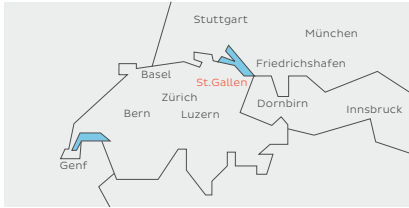

## Location / Directions

The traffic connections to St. Gallen are excellent in all directions: you can arrive by the Nationalstrasse A1 (motorway), the railway axis Geneva-Zurich-Munich, the Zurich International Airport and the Airport St. Gallen-Altenrhein. The fairgrounds are located in the city center.

## Arrival by car

Coming from the Nationalstrasse A1, take the exit St. Gallen-St. Fiden and follow this symbol , the sign «Olma Messen St. Gallen» or, in the case of major events, follow the special parking directions.

## GPS: Jägerstrasse

## Arrival by public transport

- From the main train station St. Gallen:
  - Bus n°3 (Heiligkreuz) to the bus stop «Olma Messen» or «Langgass»
  - Bus n°4 (Wittenbach Bahnhof) to the bus stop «Olma Messen» or «Langgass»
  - Bus n°6 (Heiligkreuz) to the bus stop «Olma Messen» or «Rosenheimstrasse»