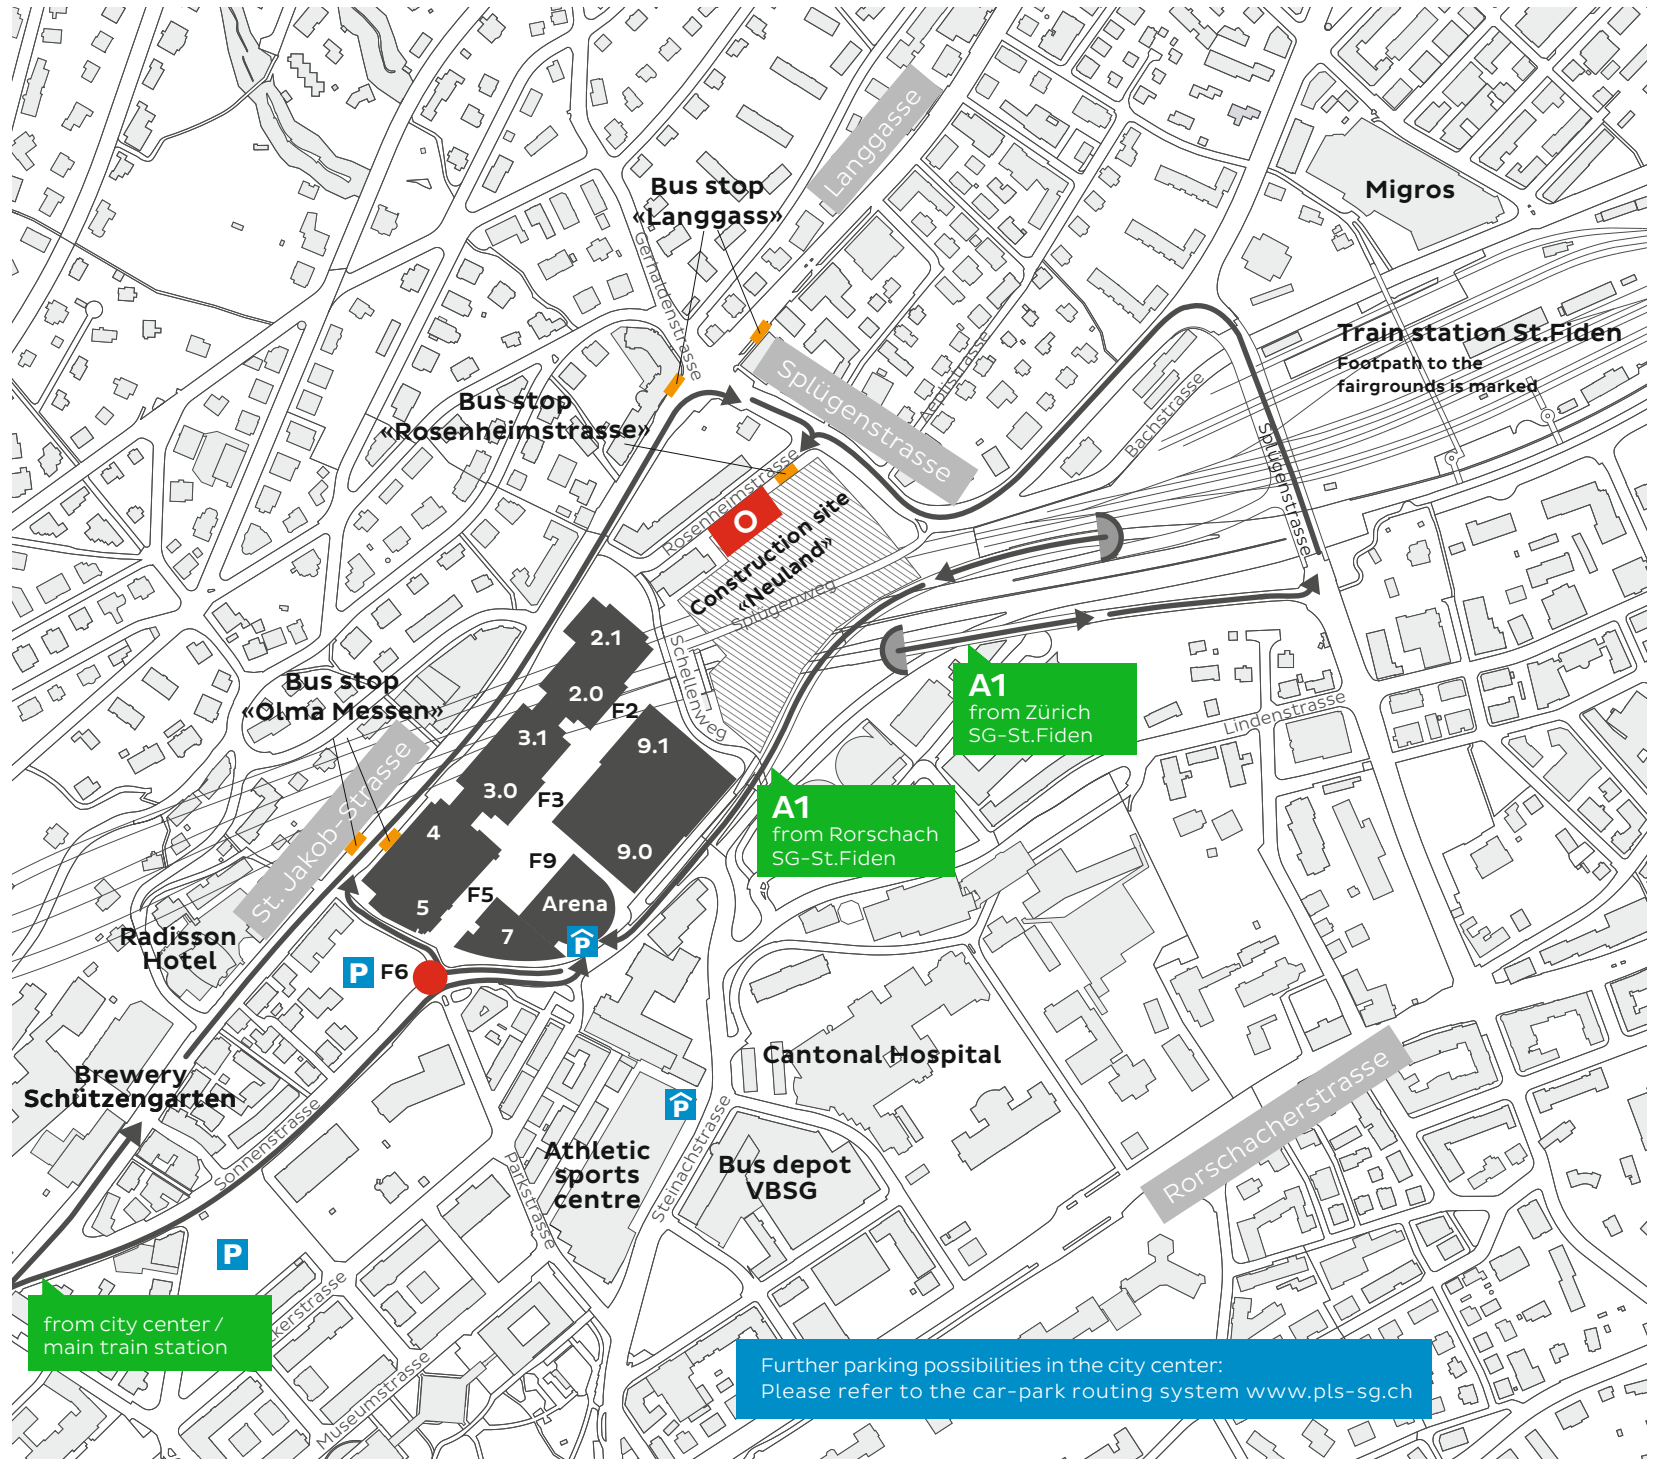

from city center / main train station

Further parking possibilities in the city center: Please refer to the car-park routing system www.pls-sg.ch